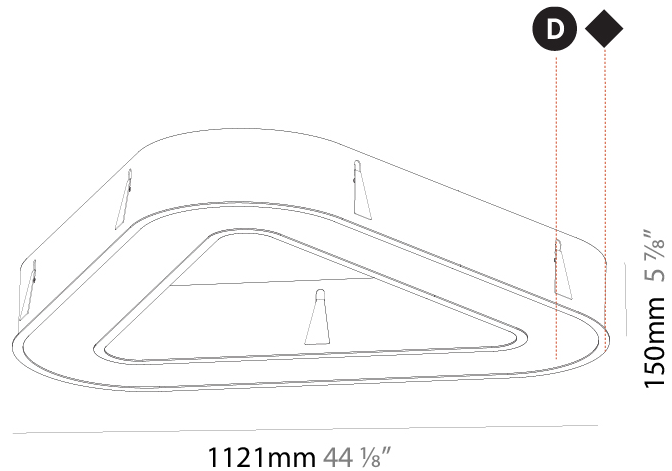

GENERAL

Series: Glorious
Subseries: Glorious Victory
Brand: Prolicht
Division: Architectural
Mounting Type: Recessed
Mounting Location: Ceiling
Subcategory: Ambient

PHYSICAL

Shape: Abstract
Length (mm): 1121
Length (in): 44 1/8
Width (mm): 1121
Width (in): 44 1/8
Height (mm): 150
Height (in): 5 7/8
Min. Recessing Depth (mm): 160
Min. Recessing Depth (in): 6 1/8
Light Distribution: Direct
Weight (kg): 13.609
Weight (lbs): 29.94
Diffuser: PMMA - Opal or Micro-Prism
Fixture Finish: SSR / BKV / CWI / CRY / HAB / LAG / UFT / ITA / RUA / RUR / MIC / FTG / MYG / TWT / LOD / PUS / FRO / FUP / KIA / POP / BLS / SPG / MEY / GOH / GUM / CHC / COM / ABZ / JAG / OBR / MOS / ROR
Fixture Material: Aluminum

ELECTRICAL

Lamp Type: LED (Zhaga Standard)
Input Wattage (W): 45
Total Output Wattage (W): 36 / 28.8 (3500K)
Dimming: Non-Dimming / Phase Dimming (120Vac only) / 0-10V Dimming
Driver Included: Yes
Driver Location: Integrated
Driver Type: Constant Current - 120 / 277Vac
Driver Class: Class 2
Input Voltage (V): 120 - 277
Constant Current (MA): 350 / 900 (3500K)

LED

Color Temperature (°K): 3000 / 3500 / 4000
Max. Delivered Lumen (lm): 4150 / 4302 / 4390
CRI: >80 CRI
Efficiency (%): 65
Lamp Life (hrs): 50000

OPTICAL

RATINGS AND CERTIFICATIONS

Certified By: Certified for North American Standards
IP rating: IP20