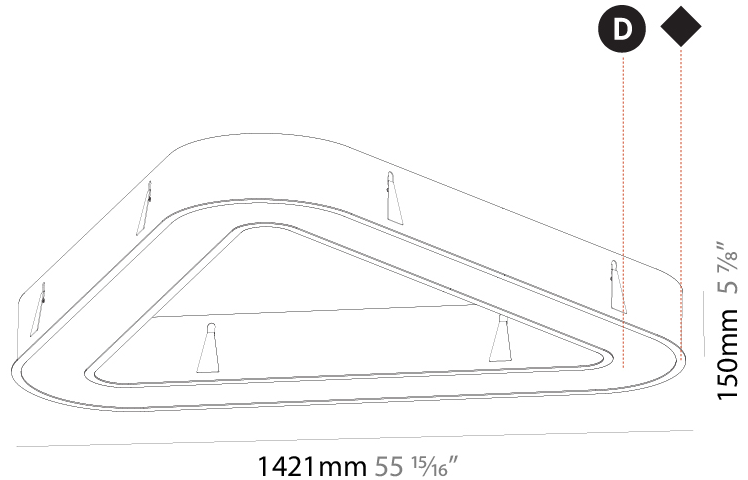

GENERAL

Series: Glorious
Subseries: Glorious Victory
Brand: Prolicht
Division: Architectural
Mounting Type: Recessed
Mounting Location: Ceiling
Subcategory: Ambient

PHYSICAL

Shape: Abstract
Length (mm): 1421
Length (in): 55 ¹⁵/₁₆
Width (mm): 1421
Width (in): 55 ¹⁵/₁₆
Height (mm): 150
Height (in): 5 ⁷/₈
Min. Recessing Depth (mm): 160
Min. Recessing Depth (in): 6 ⁵/₁₆
Light Distribution: Direct
Weight (kg): 17.995
Weight (lbs): 39.59
Diffuser: PMMA - Opal or Micro-Prism
Fixture Finish: SSR / BKV / CWI / CRY / HAB / LAG / UFT / ITA / RUA / RUR / MIC / FTG / MYG / TWT / LOD / PUS / FRO / FUP / KIA / POP / BLS / SPG / MEY / GOH / GUM / CHC / COM / ABZ / JAG / OBR / MOS / ROR
Fixture Material: Aluminum

ELECTRICAL

Lamp Type: LED (Zhaga Standard)
Input Wattage (W): 60
Total Output Wattage (W): 48 / 38.4 3500K
Dimming: Non-Dimming / Phase Dimming (120Vac only) / 0-10V Dimming
Driver Included: Yes
Driver Location: Integrated
Driver Type: Constant Current - 120 / 277Vac
Driver Class: Class 2
Input Voltage (V): 120 - 277
Constant Current (MA): 350 / 1200 (3500K)

LED

Color Temperature (°K): 3000 / 3500 / 4000
Max. Delivered Lumen (lm): 5540 / 5733 / 5850
CRI: >80 CRI
Efficiency (%): 65
Lamp Life (hrs): 50000

OPTICAL

RATINGS AND CERTIFICATIONS

Certified By: Certified for North American Standards
IP rating: IP20