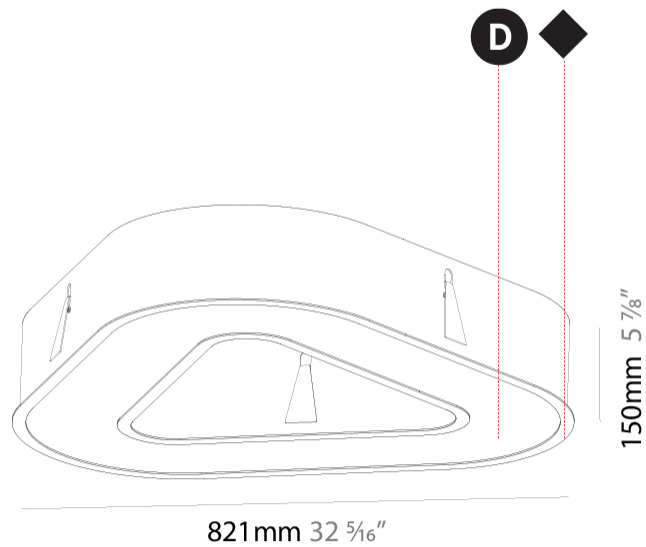

GENERAL

Series: Glorious
Subseries: Glorious Victory
Brand: Prolicht
Division: Architectural
Mounting Type: Recessed
Mounting Location: Ceiling
Subcategory: Ambient

PHYSICAL

Shape: Abstract
Length (mm): 821
Length (in): 32 5/16
Width (mm): 821
Width (in): 32 5/16
Height (mm): 150
Height (in): 5 7/8
Min. Recessing Depth (mm): 160
Min. Recessing Depth (in): 6 3/16
Light Distribution: Direct
Weight (kg): 8.969
Weight (lbs): 19.73
Diffuser: PMMA - Opal or Micro-Prism
Fixture Finish: SSR / BKV / CWI / CRY / HAB / LAG / UFT / ITA / RUA / RUR / MIC / FTG / MYG / TWT / LOD / PUS / FRO / FUP / KIA / POP / BLS / SPG / MEY / GOH / GUM / CHC / COM / ABZ / JAG / OBR / MOS / ROR
Fixture Material: Aluminum

ELECTRICAL

Lamp Type: LED (Zhaga Standard)
Input Wattage (W): 30
Total Output Wattage (W): 24 / 19.2 (3500K)
Dimming: Non-Dimming / Phase Dimming (120Vac only) / 0-10V Dimming
Driver Included: Yes
Driver Location: Integrated
Driver Type: Constant Current - 120 / 277Vac
Driver Class: Class 2
Input Voltage (V): 120 - 277
Constant Current (MA): 350 / 600 (3500K)

LED

Color Temperature (°K): 3000 / 3500 / 4000
Max. Delivered Lumen (lm): 2770
CRI: >80 CRI
Efficiency (%): 65
Lamp Life (hrs): 50000

OPTICAL

RATINGS AND CERTIFICATIONS

Certified By: Certified for North American Standards
IP rating: IP20